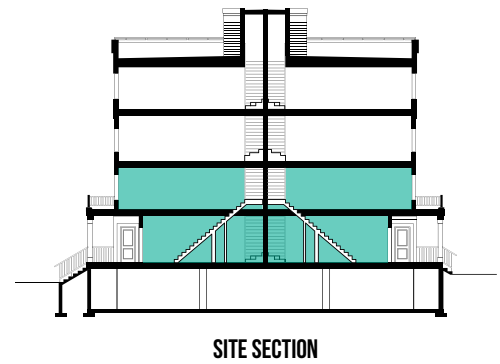

MODEL 2AE

MODEL 2A

MODEL 2AE

MODEL 2A

**BLO
CK**⁵⁵
TOWNHOMES

2 STOREY LOWER UNIT / END UNIT

MODEL

2A | 982 SQ.FT.

END UNIT MODEL

2AE | 1,016 SQ.FT.

BEDROOMS

2 BEDROOMS

BIDDINGTON
Building Quality for Generations™

All illustrations, including elevations and landscaping, are artist's concept and are not intended to show specific detailing. All dimensions are approximate. Sizes and specifications are subject to change without notice. All rights reserved.