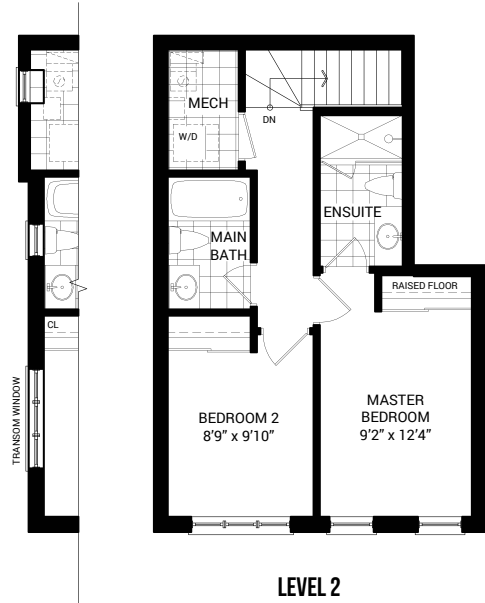

MODEL 2AE

MODEL 2A

MODEL 2AE

MODEL 2A

**BLO
CK**⁵⁵
TOWNHOMES

2 STOREY LOWER UNIT / END UNIT

MODEL

2A | 982 SQ.FT.

END UNIT MODEL

2AE | 1,016 SQ.FT.

BEDROOMS

2 BEDROOMS

BIDDINGTON
Building Quality for Generations™

All illustrations, including elevations and landscaping, are artist's concept and are not intended to show specific detailing. All dimensions are approximate. Sizes and specifications are subject to change without notice. All rights reserved.