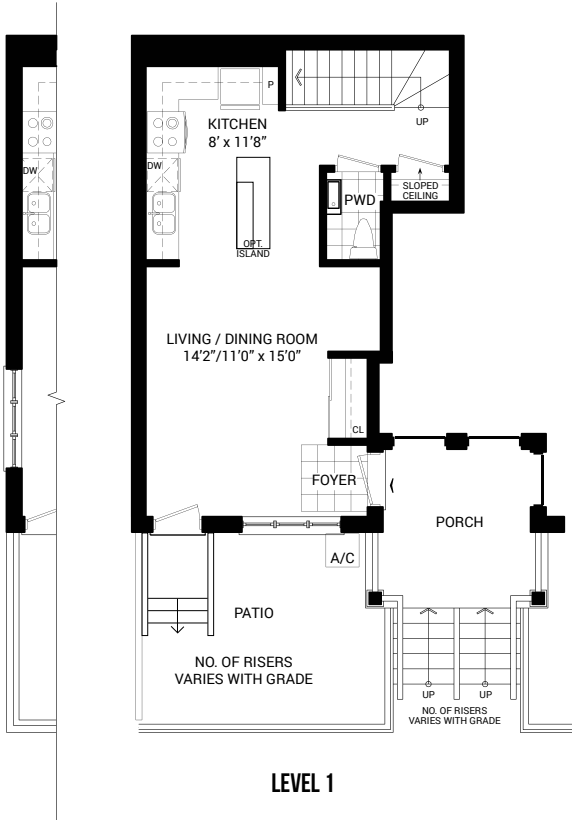

MODEL 2AE

MODEL 2A

MODEL 2AE

MODEL 2A

**BLO
CK**⁵⁵
TOWNHOMES

2 STOREY LOWER UNIT / END UNIT

MODEL

2A | 982 SQ.FT.

END UNIT MODEL

2AE | 1,016 SQ.FT.

BEDROOMS

2 BEDROOMS

BIDDINGTON
Building Quality for Generations™

All illustrations, including elevations and landscaping, are artist's concept and are not intended to show specific detailing. All dimensions are approximate. Sizes and specifications are subject to change without notice. All rights reserved.