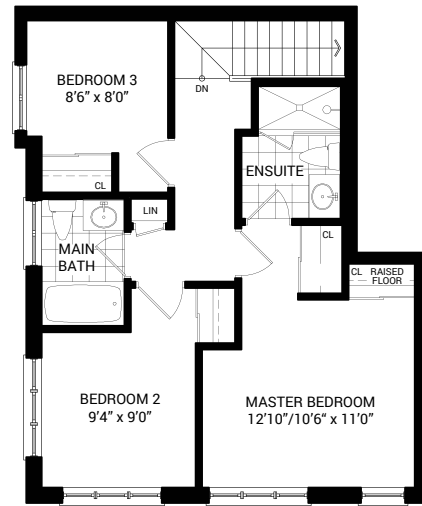

LEVEL 1

LEVEL 2

BLOCK B

BLOCK A

SITE SECTION

**BLO
CK**⁵⁵
TOWNHOMES

2 STOREY LOWER END UNIT

MODEL

3C | 1,271 SQ.FT.

BEDROOMS

3 BEDROOMS

BIDDINGTON
Building Quality for Generations™

All illustrations, including elevations and landscaping, are artist's concept and are not intended to show specific detailing. All dimensions are approximate. Sizes and specifications are subject to change without notice. All rights reserved.